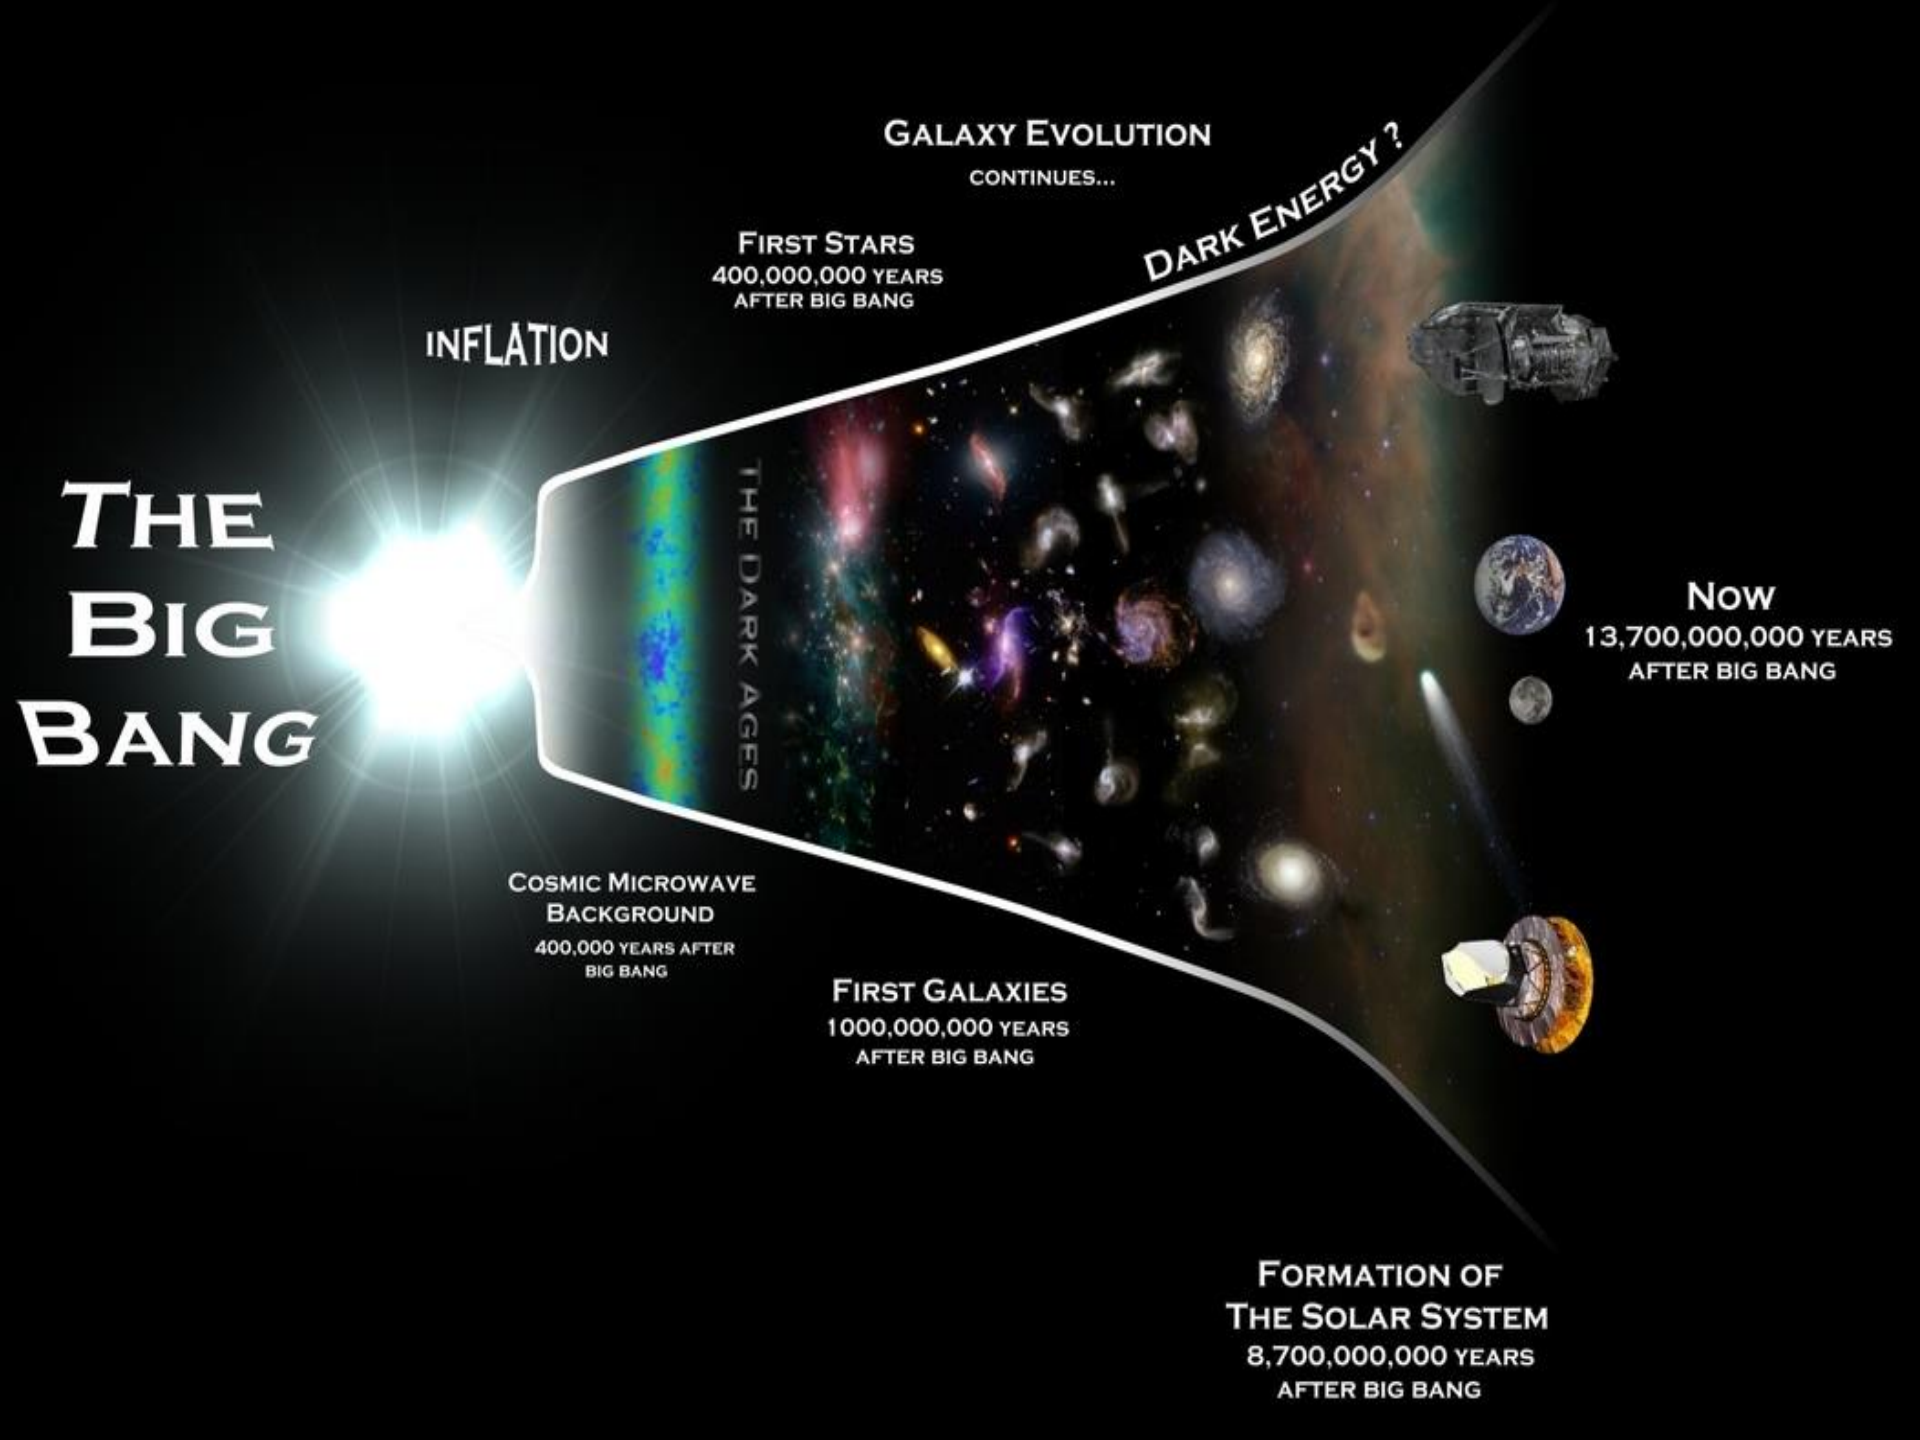

Formation of Universe

- ◆ **BIG BANG THEORY**: Explains how *universe* developed from very tiny, dense “**singularity**” then **exploded**

B I G B A N G T H E O R Y
In the Beginning There Was Nothing.....
Which Exploded

Formation of Universe

- ◆ **BIG BANG THEORY**: Does **NOT** entirely explain what **initiated** creation of universe
 - Only describes **expansion** of universe

THE BIG BANG

INFLATION

GALAXY EVOLUTION

CONTINUES...

DARK ENERGY ?

FIRST STARS
400,000,000 YEARS
AFTER BIG BANG

THE DARK AGES

COSMIC MICROWAVE
BACKGROUND
400,000 YEARS AFTER
BIG BANG

FIRST GALAXIES
1,000,000,000 YEARS
AFTER BIG BANG

FORMATION OF
THE SOLAR SYSTEM
8,700,000,000 YEARS
AFTER BIG BANG

Now
13,700,000,000 YEARS
AFTER BIG BANG

Formation of Universe

- ◆ **BIG BANG THEORY**: According to BBT, **UNIVERSE** is **13.7 Billion years old**

Formation of Solar System

- ◆ NEBULAR THEORY: **SOLAR SYSTEM** formed from **contraction** of huge, rotating **cloud** of **dust** and **gases** due to gravity → **Age = ~4.6-5 billion**