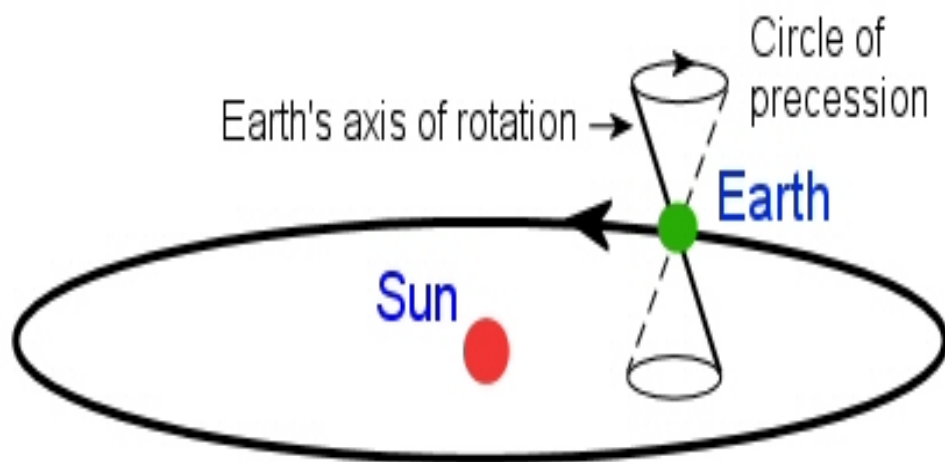

Earth Motions Pt 2
Birth of Universe &
Solar System

Unit 10 – Ch 23

Earth's Motions

- **PRECESSION**: *Slow, continuous, clockwise rotation* of Earth's axis AS Earth rotates (C-C)
 - Changes *direction* of axis – 26,000 year cycle

As the earth orbits the sun, it also slowly wobbles. When viewed from above, the earth's orbit is counterclockwise but the direction of precession is clockwise.

Earth's Motions

□ **NUTATION**: **Wobbling** or **swaying** motion of Earth's rotational *axis* **DURING** *precession*

Earth's Motions

□ **BARYCENTER**: *Center* of mass between two objects as they **orbit** one another and balance each other → *Earth-Moon: ~1000 miles beneath Earth surface*

Formation of Universe & Solar System

Formation of Universe

- ◆ **BIG BANG THEORY**: Explains how *universe* developed from very tiny, dense “**singularity**” then **exploded**

B I G B A N G T H E O R Y
In the Beginning There Was Nothing.....
Which Exploded