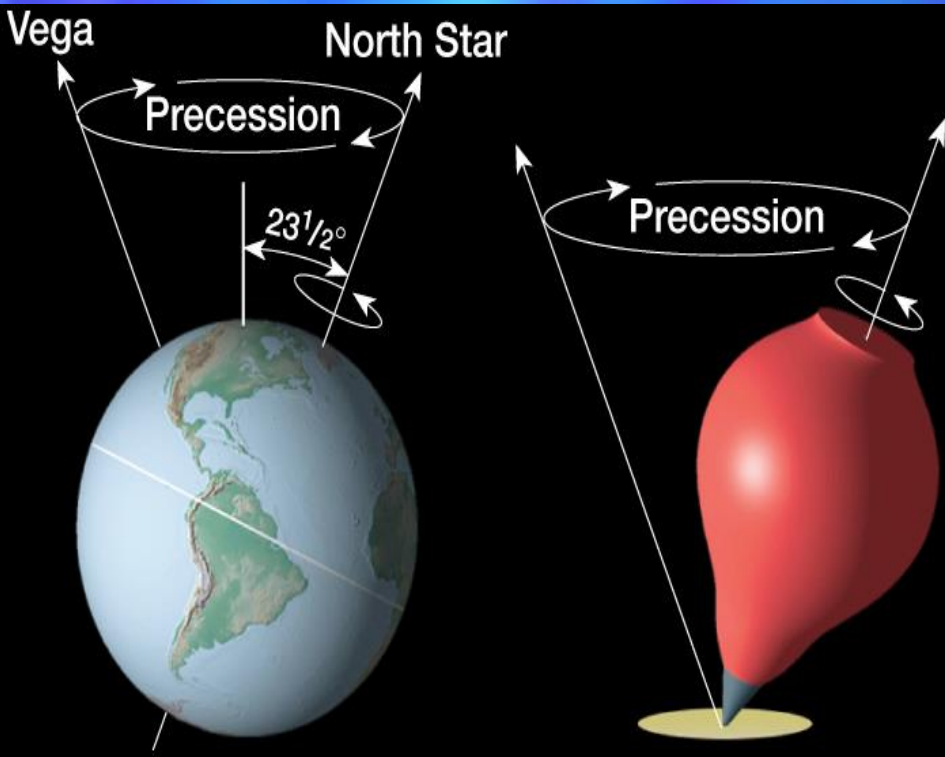

Earth Motions Pt 2
Birth of Universe &
Solar System

Unit 10 – Ch 23

Earth's Motions

- **PRECESSION**: *Slow, continuous, clockwise rotation* of Earth's axis AS Earth rotates (C-C)
 - Changes *direction* of axis – 26,000 year cycle

As the earth orbits the sun, it also slowly wobbles. When viewed from above, the earth's orbit is counterclockwise but the direction of precession is clockwise.

Earth's Motions

□ **NUTATION**: **Wobbling** or **swaying** motion of Earth's rotational *axis* **DURING** *precession*

Earth's Motions

□ **BARYCENTER**: *Center* of mass between two objects as they **orbit** one another and balance each other → *Earth-Moon: ~1000 miles beneath Earth surface*

Formation of Universe & Solar System

Formation of Universe

- ◆ **BIG BANG THEORY**: Explains how *universe* developed from very tiny, dense “**singularity**” then **exploded**

B I G B A N G T H E O R Y
In the Beginning There Was Nothing.....
Which Exploded