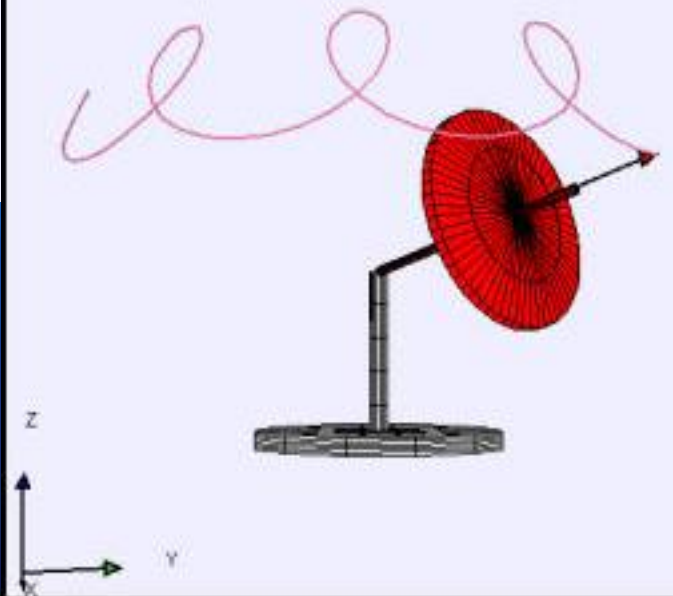

Earth Motions Pt 2
Birth of Universe &
Solar System

Unit 10 – Ch 23

Earth's Motions

- **PRECESSION**: *Slow, continuous, clockwise rotation* of Earth's axis AS Earth rotates (C-C)
 - Changes *direction* of axis – 26,000 year cycle

As the earth orbits the sun, it also slowly wobbles. When viewed from above, the earth's orbit is counterclockwise but the direction of precession is clockwise.

Earth's Motions

□ **NUTATION**: **Wobbling** or **swaying** motion of Earth's rotational *axis* **DURING** *precession*

Earth's Motions

□ **BARYCENTER**: *Center* of mass between two objects as they **orbit** one another and balance each other → *Earth-Moon: ~1000 miles beneath Earth surface*

Formation of Universe & Solar System

Formation of Universe

- ◆ **BIG BANG THEORY**: Explains how *universe* developed from very tiny, dense “**singularity**” then **exploded**

B I G B A N G T H E O R Y
In the Beginning There Was Nothing.....
Which Exploded