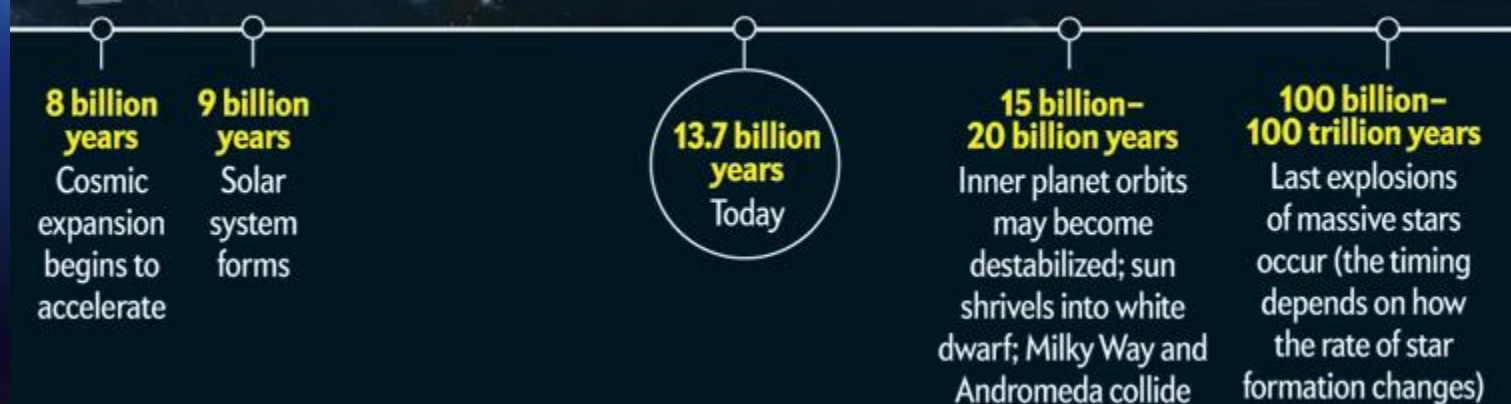

Formation of Universe

- ◆ **BIG BANG THEORY**: Explains how *universe* developed from very tiny, dense “**singularity**” then **exploded**

B I G B A N G T H E O R Y
In the Beginning There Was Nothing.....
Which Exploded

Formation of Universe

- ◆ **BIG BANG THEORY**: Does **NOT** entirely explain what **initiated** creation of universe
 - Only describes **expansion** of universe

THE BIG BANG

INFLATION

GALAXY EVOLUTION

CONTINUES...

DARK ENERGY ?

FIRST STARS
400,000,000 YEARS
AFTER BIG BANG

THE DARK AGES

COSMIC MICROWAVE
BACKGROUND
400,000 YEARS AFTER
BIG BANG

FIRST GALAXIES
1,000,000,000 YEARS
AFTER BIG BANG

FORMATION OF
THE SOLAR SYSTEM
8,700,000,000 YEARS
AFTER BIG BANG

Now
13,700,000,000 YEARS
AFTER BIG BANG

Formation of Universe

- ◆ **BIG BANG THEORY**: According to BBT, **UNIVERSE** is **13.7 Billion years old**

Formation of Solar System

- ◆ NEBULAR THEORY: **SOLAR SYSTEM** formed from **contraction** of huge, rotating **cloud** of **dust** and **gases** due to gravity → **Age = ~4.6-5 billion**