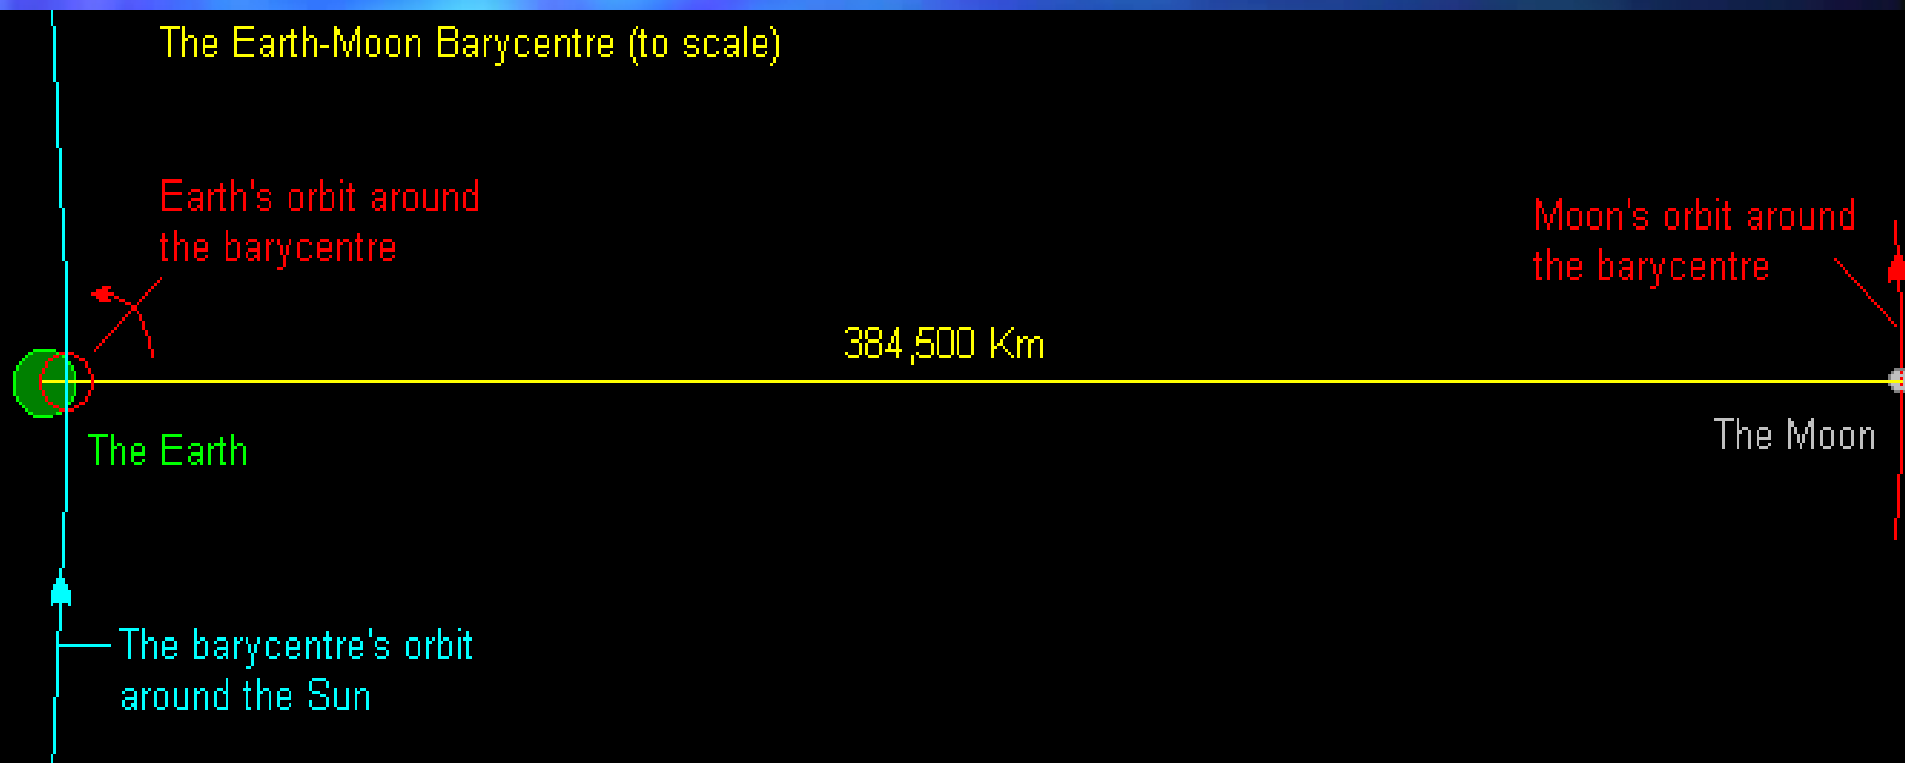

As the earth orbits the sun, it also slowly wobbles. When viewed from above, the earth's orbit is counterclockwise but the direction of precession is clockwise.

Earth's Motions

□ **NUTATION**: **Wobbling** or **swaying** motion of Earth's rotational *axis* **DURING** *precession*

Earth's Motions

□ **BARYCENTER**: *Center* of mass between two objects as they **orbit** one another and balance each other → *Earth-Moon: ~1000 miles beneath Earth surface*

Formation of Universe & Solar System

Formation of Universe

- ◆ **BIG BANG THEORY**: Explains how *universe* developed from very tiny, dense “**singularity**” then **exploded**

B I G B A N G T H E O R Y
In the Beginning There Was Nothing.....
Which Exploded

Now
13,700,000,000 YEARS
AFTER BIG BANG

Formation of Universe

- ◆ **BIG BANG THEORY**: According to BBT, **UNIVERSE** is **13.7 Billion years old**

Formation of Solar System

- ◆ NEBULAR THEORY: **SOLAR SYSTEM** formed from **contraction** of huge, rotating **cloud** of **dust** and **gases** due to gravity → **Age = ~4.6-5 billion**